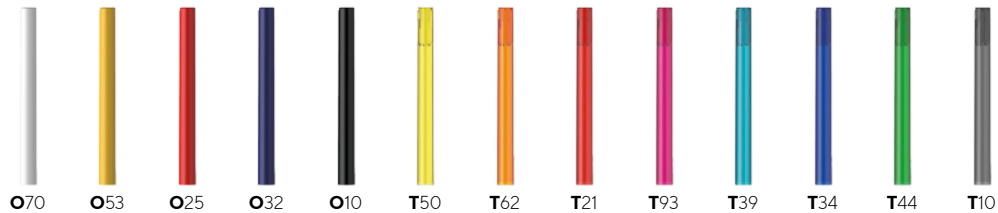

Financial support for climate protection projects.

Inspiration

Farben Colours

Verfügbar ab / Available from: ≥ 300 St. / pcs.
Bestell-Nr. / Ref. No.: 939899

Farbauswahl / Select colour:

Oberteil /
Upper part